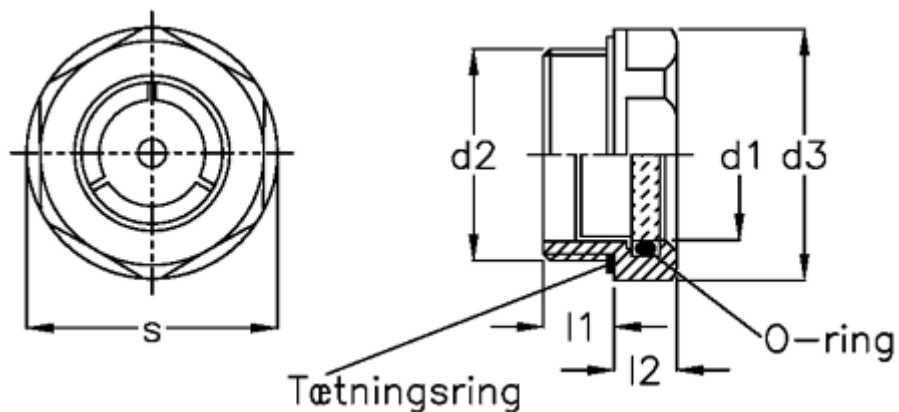

# Data Sheet

Article number: 2074318M2715BS

Description: E+G Oil level sight glass GN 743-18-M27x1.5-BS

## Measures

|                 |           |
|-----------------|-----------|
| d1              | = 18      |
| d2              | = M27x1.5 |
| d3              | = 32      |
| l1              | = 9       |
| l2              | = 8       |
| Max pressure    | = -       |
| Max vacuum mbar | = -       |
| s               | = 30      |